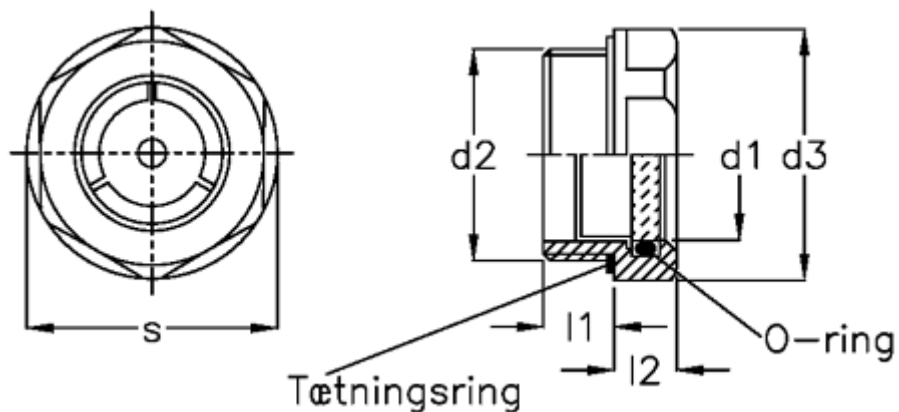

# Data Sheet

Article number: 207437G14BS

Description: E+G Oil level sight glass GN 743-7-G1/4-BS

## Measures

d1	= 7
d2	= G1/4
d3	= 20
l1	= 7.5
l2	= 6.5
Max pressure	= -
Max vacuum mbar	= -
s	= 18